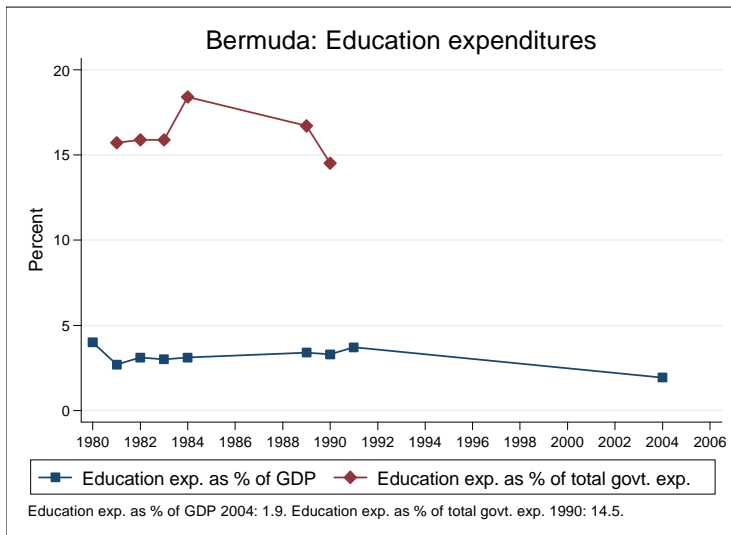

Education statistics: Bermuda

UNICEF, Division of Policy and Practice, Statistics and Monitoring Section, www.childinfo.org, May 2008

Administrative data: UNESCO Institute for Statistics

Bermuda

Population (1,000)	Total	Male	Female
Preschool age, 2006	1	0	0
Primary school age, 2006	5	2	2
Secondary school age, 2006	5	3	3
Total population, all ages			
Official school age (years)	Entrance age	Graduation age	Duration
Preschool, 2006	4	4	1
Primary school, 2006	5	10	6
Secondary school, 2006	11	17	7
Compulsory education, 2006	5	16	12
Net enrolment ratio (%)	Total	Male	Female
Preschool NER			
Primary school NER, 2005	97.9		
Secondary school NER			
Gross enrolment ratio (%)	Total	Male	Female
Preschool GER			
Primary school GER, 2006	100.3	108.2	92.4
Secondary school GER, 2006	84.5	82.2	86.8
Entrance and transition (%)	Total	Male	Female
Primary net intake rate			
Primary gross intake rate, 2006	102.7	110.6	108.7
Primary entrants with ECCE, 2001	50.4	45.6	54.8
Transition rate primary-secondary, 2005	95.3	96.2	97.4
Repetition and completion	Total	Male	Female
Primary repetition rate (%)			
Secondary repetition rate (%)			
Survival rate to grade 5 (%), 2005	89.8	97.3	97.0
Survival rate to last primary grade (%), 2005	86.5	95.2	95.4
Primary completion rate (%), 2006	95.8	104.6	104.8
School life expectancy (years), 2006	11.9	12.2	11.6
Teaching staff	Pupil/teacher ratio	% trained teachers	% female teachers
Preschool			
Primary school, 2006	8.3	100.0	89.4
Secondary school, 2006	6.0	100.0	67.5
Public expenditure per student as % of GDP per capita			
Primary school, 2004	10.1		
Secondary school, 2004	13.3		
Total public expenditure on education			
As % of GDP, 2004	1.9		
As % of total government expenditure, 1991	14.5		