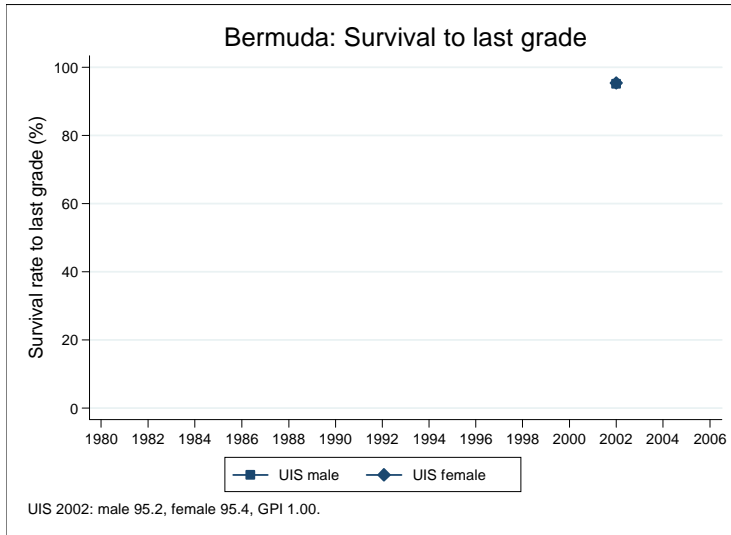

Education statistics: Bermuda

UNICEF, Division of Policy and Practice, Statistics and Monitoring Section, www.childinfo.org, May 2008

Administrative data: UNESCO Institute for Statistics

Bermuda

Population (1,000)	Total	Male	Female
Preschool age, 2006	1	0	0
Primary school age, 2006	5	2	2
Secondary school age, 2006	5	3	3
Total population, all ages			
Official school age (years)	Entrance age	Graduation age	Duration
Preschool, 2006	4	4	1
Primary school, 2006	5	10	6
Secondary school, 2006	11	17	7
Compulsory education, 2006	5	16	12
Net enrolment ratio (%)	Total	Male	Female
Preschool NER			
Primary school NER, 2005	97.9		
Secondary school NER			
Gross enrolment ratio (%)	Total	Male	Female
Preschool GER			
Primary school GER, 2006	100.3	108.2	92.4
Secondary school GER, 2006	84.5	82.2	86.8
Entrance and transition (%)	Total	Male	Female
Primary net intake rate			
Primary gross intake rate, 2006	102.7	110.6	108.7
Primary entrants with ECCE, 2001	50.4	45.6	54.8
Transition rate primary-secondary, 2005	95.3	96.2	97.4
Repetition and completion	Total	Male	Female
Primary repetition rate (%)			
Secondary repetition rate (%)			
Survival rate to grade 5 (%), 2005	89.8	97.3	97.0
Survival rate to last primary grade (%), 2005	86.5	95.2	95.4
Primary completion rate (%), 2006	95.8	104.6	104.8
School life expectancy (years), 2006	11.9	12.2	11.6
Teaching staff	Pupil/teacher ratio	% trained teachers	% female teachers
Preschool			
Primary school, 2006	8.3	100.0	89.4
Secondary school, 2006	6.0	100.0	67.5
Public expenditure per student as % of GDP per capita			
Primary school, 2004	10.1		
Secondary school, 2004	13.3		
Total public expenditure on education			
As % of GDP, 2004	1.9		
As % of total government expenditure, 1991	14.5		