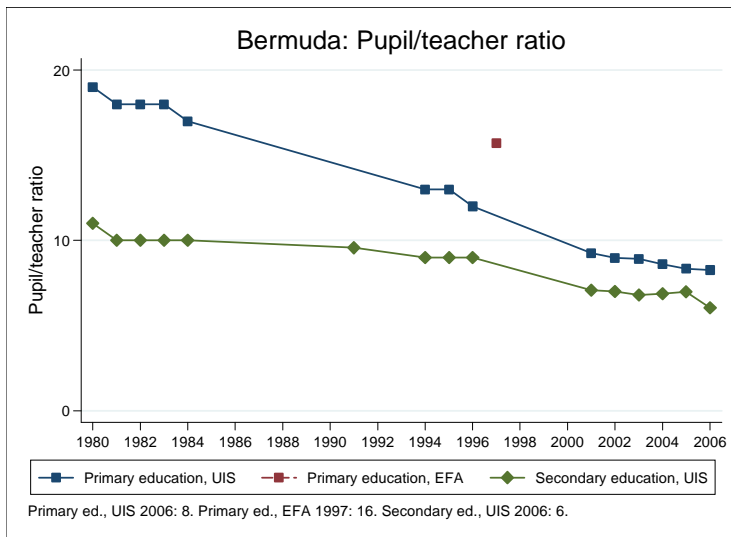

Education statistics: Bermuda

UNICEF, Division of Policy and Practice, Statistics and Monitoring Section, www.childinfo.org, May 2008

Administrative data: UNESCO Institute for Statistics

Bermuda

Population (1,000)	Total	Male	Female
Preschool age, 2006	1	0	0
Primary school age, 2006	5	2	2
Secondary school age, 2006	5	3	3
Total population, all ages			
Official school age (years)	Entrance age	Graduation age	Duration
Preschool, 2006	4	4	1
Primary school, 2006	5	10	6
Secondary school, 2006	11	17	7
Compulsory education, 2006	5	16	12
Net enrolment ratio (%)	Total	Male	Female
Preschool NER			
Primary school NER, 2005	97.9		
Secondary school NER			
Gross enrolment ratio (%)	Total	Male	Female
Preschool GER			
Primary school GER, 2006	100.3	108.2	92.4
Secondary school GER, 2006	84.5	82.2	86.8
Entrance and transition (%)	Total	Male	Female
Primary net intake rate			
Primary gross intake rate, 2006	102.7	110.6	108.7
Primary entrants with ECCE, 2001	50.4	45.6	54.8
Transition rate primary-secondary, 2005	95.3	96.2	97.4
Repetition and completion	Total	Male	Female
Primary repetition rate (%)			
Secondary repetition rate (%)			
Survival rate to grade 5 (%), 2005	89.8	97.3	97.0
Survival rate to last primary grade (%), 2005	86.5	95.2	95.4
Primary completion rate (%), 2006	95.8	104.6	104.8
School life expectancy (years), 2006	11.9	12.2	11.6
Teaching staff	Pupil/teacher ratio	% trained teachers	% female teachers
Preschool			
Primary school, 2006	8.3	100.0	89.4
Secondary school, 2006	6.0	100.0	67.5
Public expenditure per student as % of GDP per capita			
Primary school, 2004	10.1		
Secondary school, 2004	13.3		
Total public expenditure on education			
As % of GDP, 2004	1.9		
As % of total government expenditure, 1991	14.5		